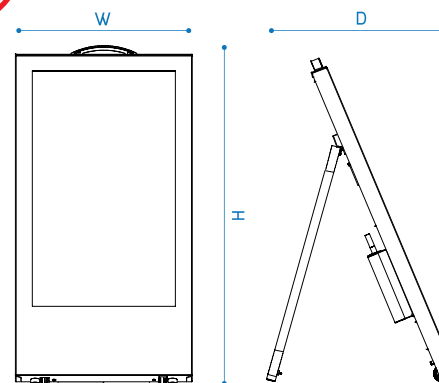

### DISPLAY SIZES

TECHNICAL SPECIFICATIONS

General

Environment

Enclosure

Power

Dimensions

Product code	MGO.P32 (Portrait)	MGO.32plus (Portrait)
Screen size (inch)	32"	32"
Screen active area (cm)	39,2 X 69,8	39,2 X 69,8
Display brightness (nit)	500	500
Backlight technology	LEDedge	LEDedge
Screen resolution (pixel)	Full HD - 1920x1080	Full HD - 1920x1080
Contrast ratio	3000:1 (typ)	3000:1 (typ)
Viewing angle (H/V)	178° / 178°	178° / 178°
Backlight Life cycle	50.000 hours	50.000 hours
System operation	24/7/365	24/7/365
Screen orientation	Portrait	Portrait
Screen side	Single	Single
Interactive touch	n.a.	n.a.
Environment protection	Indoor IP20 (Nema 1)	Indoor IP20 (Nema 1)
Operating temperature	0°C / +40°C	0°C / +40°C
Environment humidity	10% - 80%	10% - 80%
Antivandal protection	IK04	IK04
Air cooling system	n.a.	n.a.
Standard color	As shown below	As shown below
Enclosure material	Aluminium	Aluminium
Glass	n.a.	n.a.
Glass reflection	n.a.	n.a.
Vac supply	230V AC +/- 10	Lithium battery 24V - (13 hours)
Power consumption (Typ)	70W	70W
Height (cm)	94	94
Width (cm)	50	50
Depth (cm)	7 - 53 (opened)	10 - 51 (opened)
Weight (Kg)	14	21
Notes		Cordless version with a reliable lithium battery with till 13 hours duration and 500 times life cycle.