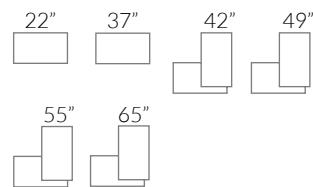

DISPLAY SIZES

OPTIONS

● Available ● Not Available ● Included ● On project

 CUSTOM COLOR	 BILLBOARD IN THE BACK SIDE	 METAL TOP COVER	 AUDIO 2X5W	 TOUCH SCREEN	 UMTS-4G	 WI-FI	 BLUETOOTH	 WEBCAM	 MEDIA PLAYER
 CLIENT LOGO	 BASE + WHEELS	 WALL MOUNTS	 PROXIMITY IR SENSOR	 SHOCK SENSOR	 HVAC	 SOFTWARE	 ADVANCED DIAGNOSTIC	 THERMAL PRINTER	 CARD READER