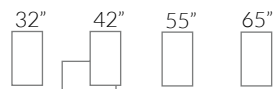

DISPLAY SIZES

OPTIONS

● Available ● Not Available ● Included ● On project

CUSTOM COLOR	BILLBOARD IN THE BACK SIDE	METAL TOP COVER	AUDIO 2X5W	TOUCH SCREEN	UMTS-4G	WI-FI	BLUETOOTH	WEBCAM	MEDIA PLAYER
YOUR LOGO	BASE + WHEELS	WALL MOUNTS	PROXIMITY IR SENSOR	SHOCK SENSOR	HVAC	SOFTWARE	ADVANCED DIAGNOSTIC	THERMAL PRINTER	CARD READER