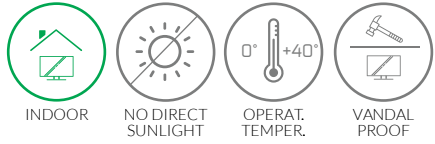

THILE

THM

Monitor

The indoor THM monitor is particularly suitable for dynamic message applications in retail. Display size ranges from 32" to 65" with or without touch, with an ultra slim profile and only 5 cm depth, including housing for media player, electrical components making it one of the slimmest units on the market.