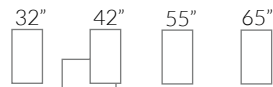

DISPLAY SIZES

OPTIONS

● Available ● Not Available ● Included ● On project

CUSTOM COLOR	BILLBOARD IN THE BACK SIDE	METAL TOP COVER	AUDIO 2X5W	TOUCH SCREEN	UMTS-4G	WI-FI	BLUETOOTH	WEBCAM	MEDIA PLAYER
YOUR LOGO	BASE + WHEELS	WALL MOUNTS	PROXIMITY IR SENSOR	SHOCK SENSOR	HVAC	SOFTWARE	ADVANCED DIAGNOSTIC	THERMAL PRINTER	CARD READER